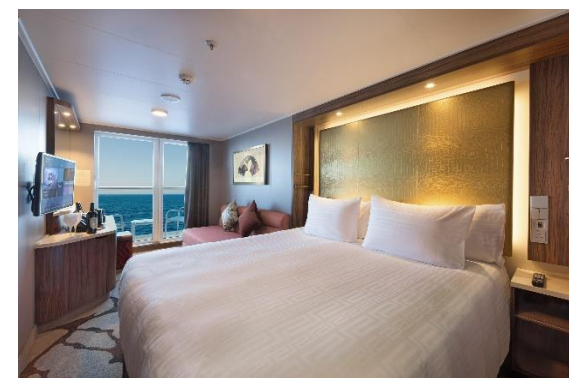

Balcony Cabin (BSS)

** Resort World Cruises reserves the right to cancel or substitute any scheduled port-of-call / itinerary / price / programmed at any time without prior notice.

** All cruises/passages are subject to the Terms & Conditions of Carriage of RWC ("TTRWC") available at appointed travel agents or Resort World Cruises offices and website at rwcruises.com